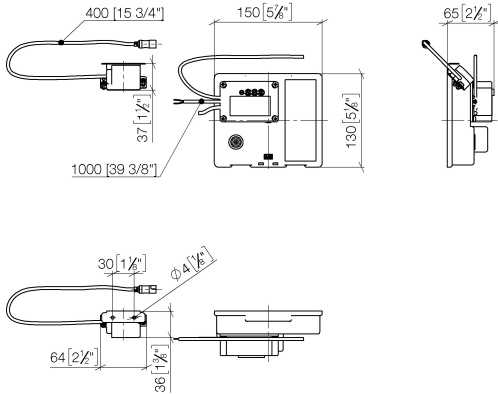

### Required miscellaneous

**eSET Touchfree Basin mixer without temperature setting for combining with wall-mounted fittings -**

35 743 970 90

- min. recess depth 90 mm
- max. recess depth 125 mm

### Recommended miscellaneous

**Extension for Touchfree 500 mm -** 12 765 970 90

**SYMETRICS eSET Touchfree Basin mixer without pop-up waste without temperature setting - Chrome**

ST 010 206 0080  
mm [inches]

## SYMETRICS eSET Touchfree Basin mixer without pop-up waste without temperature setting - Chrome

---

ST 010 206 0980

- 220mm projection
- fixed spout
- circular, air-enriched flow
- hole diameter 37 mm
- rosette 60 x 60 mm
- 1/2" connection
- plug-link mounting
- max. flow 7 l/min
- lead-free
- WRAS 1904065