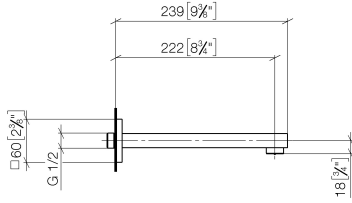

## SYMETRICS eSET Touchfree Basin mixer without pop-up waste without temperature setting - Chrome

---

ST 010 206 0980

**SYMETRICS eSET Touchfree Basin mixer without pop-up waste without temperature setting - Chrome**

---

ST 010 206 0080  
mm [inches]

**Flow rate chart**

---

**Certificates**

---

LGA\_18593.

WRAS\_1904065.