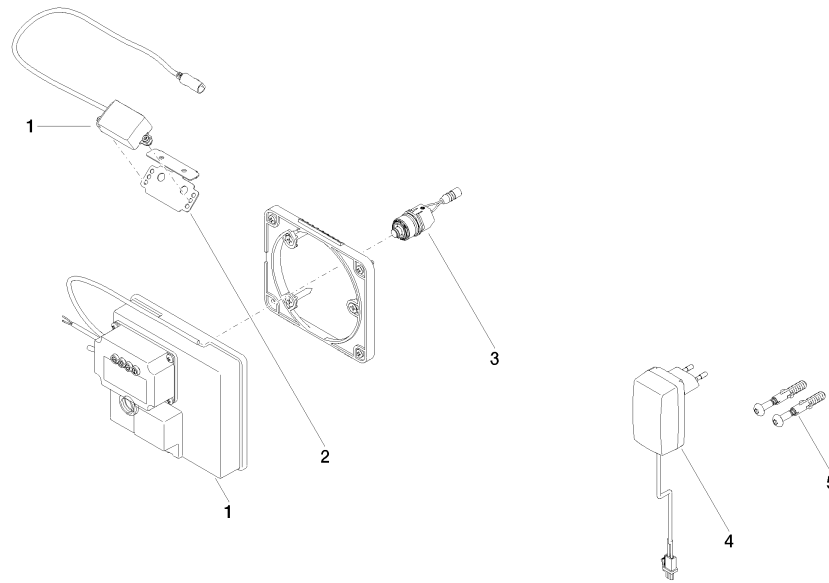

SYMETRICS eSET Touchfree Basin mixer without pop-up waste without temperature setting - Chrome

ST 010 206 0980

Spare parts list

No.	Item Number	Name	Quantity used	Delivery time
1	90 10 01 177 00 90	electronic accessories	1	2
2	90 17 20 199 00 90	holder	1	2
3	04 30 50 079 00 90	valve	1	2
4	04 10 01 050 00 90	power supply	1	60
5	04 30 31 024 01 90	fixing set	1	2